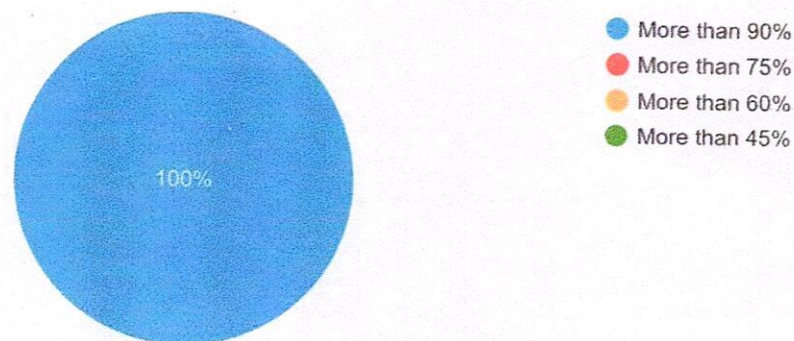

Co-ordinator,

Internal Quality Assurance Cell
G.V.C. Arts, Commerce & Science College
MUDDEBIHAL-586212. Dist: Vijayapur

PRINCIPAL,

G. V. C. Arts, Com. & Science College
MUDDEBIHAL - 586212