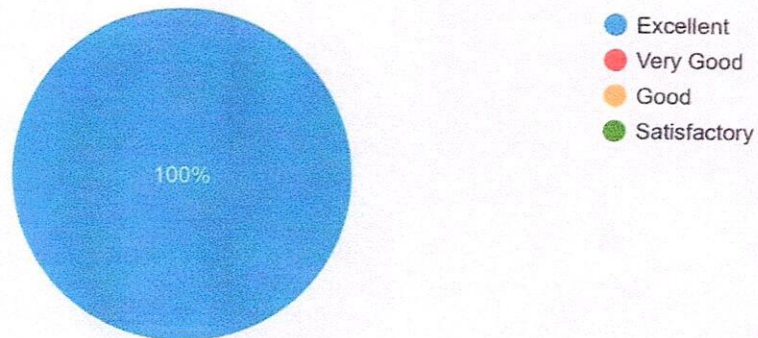

Employers Feedback Analysis- 2023-24

Copy chart

1. Do our students have the ability to find solution to practical problems in working place

1 response

Copy chart

2. How do yo rate our students in written and oral communication skills