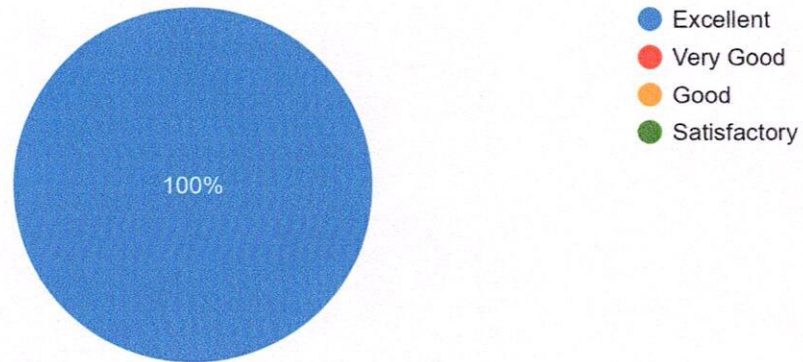

[Copy chart](#)

3. How do you rate our students with respect to professional ethics and behavior

1 response